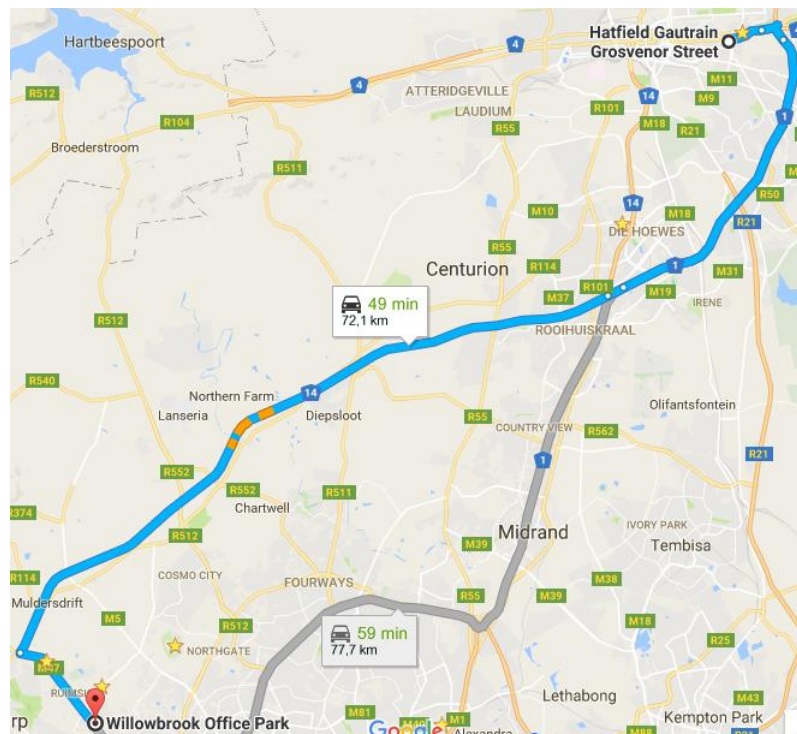

Directions from **PRETORIA [HATFIELD GAUTRAIN STATION]** to Willowbrook Office Park:

[Drive = 72.1km, ± 49min]

1. Head **North** on **Grosvenor St** toward **Arcadia St**
2. → Use the right 2 lanes to **turn right** onto **Francis Baard St/ M2/ N4**
3. ↑ Continue to **follow Francis Baard St/ N4**
4. Use left lane to merge onto Ben Schoeman Fwy/ N1
5. ← Get on the **Ben Schoeman Fwy/ N1** via the ramp to **Johannesburg**
6. ↑ Continue on **Ben Schoeman Fwy/ N1**
7. ↑ Continue onto **Danie Joubert Fwy**
8. ↑ Continue onto **N14**
9. ← **Turn left** onto **Hendrik Potgieter Rd/ M47**
10. **Follow Hendrik Potgieter Rd** to Van der Kloof Rd
11. ← **Turn left** onto **Van der Kloof Rd**
12. → **Turn right** onto **Scrooby St**
13. → **Turn right** onto **Van Hoof St**

Willowbrook Office Park will be on the **right-hand** side [Block C, Units 43&44]

Map:

Willowbrook Office Park | Block C | Units 43 & 44

Roodepoort | Gauteng | South Africa