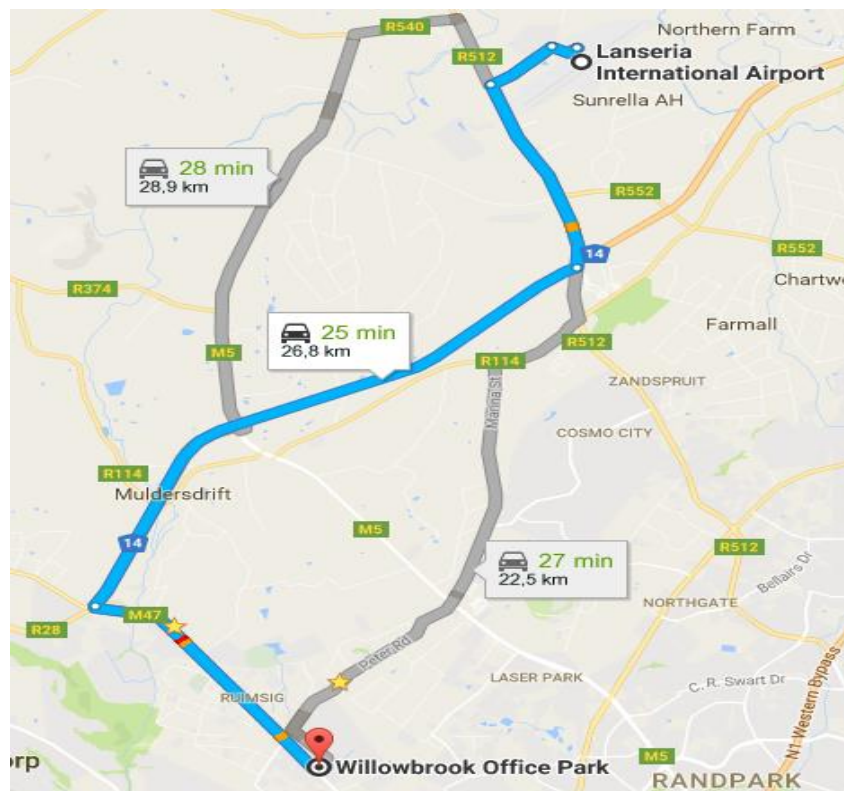

Directions from **LANSERIA INTERNATIONAL AIRPORT** to Willowbrook Office Park:

[Drive = 26.8km, ± 25min]

1. ↑ Head southwest on **Airport Rd** toward Ashenti Rd
2. ← Turn left onto **Ashenti Rd**
3. Take **Ashenti Rd** to **Pelindaba Rd/ R512**
4. ← Use the left two lanes to **turn left** onto **Pelindaba Rd/ R512**
5. → **Turn right** to merge onto **N14** toward **Krugersdorp**
6. Take **N14** to **Hendrik Potgieter Rd/ M47** in **Krugersdorp**
7. ← **Turn left** onto **Hendrik Potgieter Rd/ M47**
8. **Follow Hendrik Potgieter Rd** to **Van der Kloof Rd**
9. ← **Turn left** onto **Van der Kloof Rd**
10. → **Turn right** onto **Scrooby St**
11. → **Turn right** onto **Van Hoof St**

**Willowbrook Office Park** will be on the **right-hand** side [Block C, Units 43&44]

Map:

Willowbrook Office Park | Block C | Units 43 & 44

Roodepoort | Gauteng | South Africa