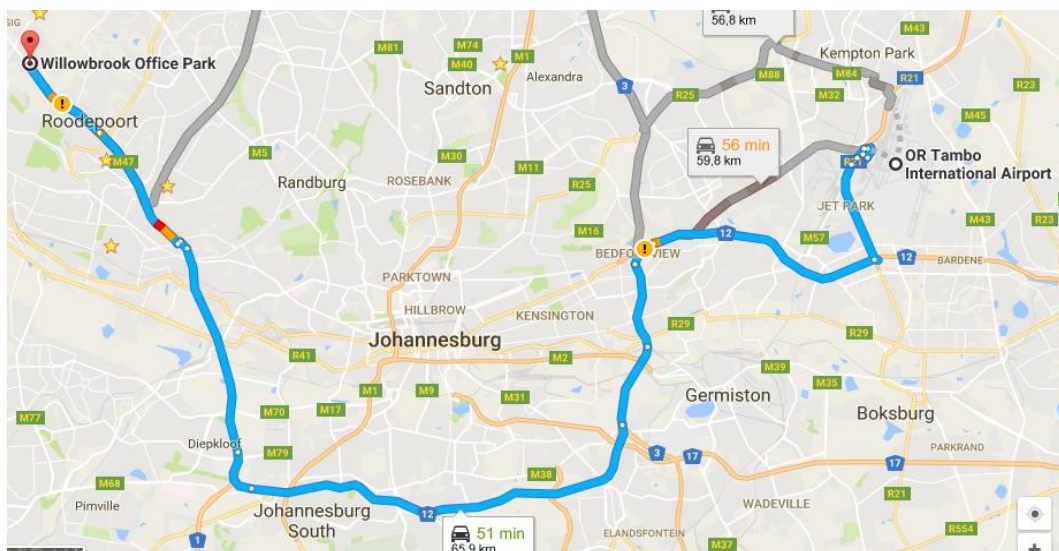

Directions from **O.R. TAMBO INTERNATIONAL AIRPORT** to Willowbrook Office Park:

[Drive = 65.3km, ± 52min]

1. ↑ Head **southeast**
2. → Slight right onto **Parking Rd**
3. ← **Slight left**
4. **Keep right**
5. Use the right two lanes to take the **R21 S ramp to Boksburg**
6. **Merge** onto **R21**
7. ← Take **exit 429B** to merge onto **N12** toward **Johannesburg**
8. ← Take **exit 113** for **N3 S/ N12** towards **M2/ Kimberley/Germiston/Durban**
9. **Keep right at the fork**, follow signs for **N3 N/ N1/ Pretoria**
10. **Merge** onto **N3 Eastern bypass/ N3**
11. ↑ Continue onto **N1 Western Bypass**
12. ← Take **exit** for **14th Avenue** toward **M8/ Roodepoort**
13. **Keep right** at the fork to continue toward 14th Avenue
14. → **Turn right** onto **14th Avenue**
15. → **Turn right** onto **Hendrik Potgieter Rd**
16. ↑ Continue on Hendrik Potgieter Rd
17. → **Turn right** onto **Van der Kloof Rd**
18. → **Turn right** onto **Scrooby St**
19. → **Turn right** onto **Van Hoof St**

Willowbrook Office Park will be on the **right-hand** side [Block C, Units 43&44]

Map:

Willowbrook Office Park | Block C | Units 43 & 44

Roodepoort | Gauteng | South Africa